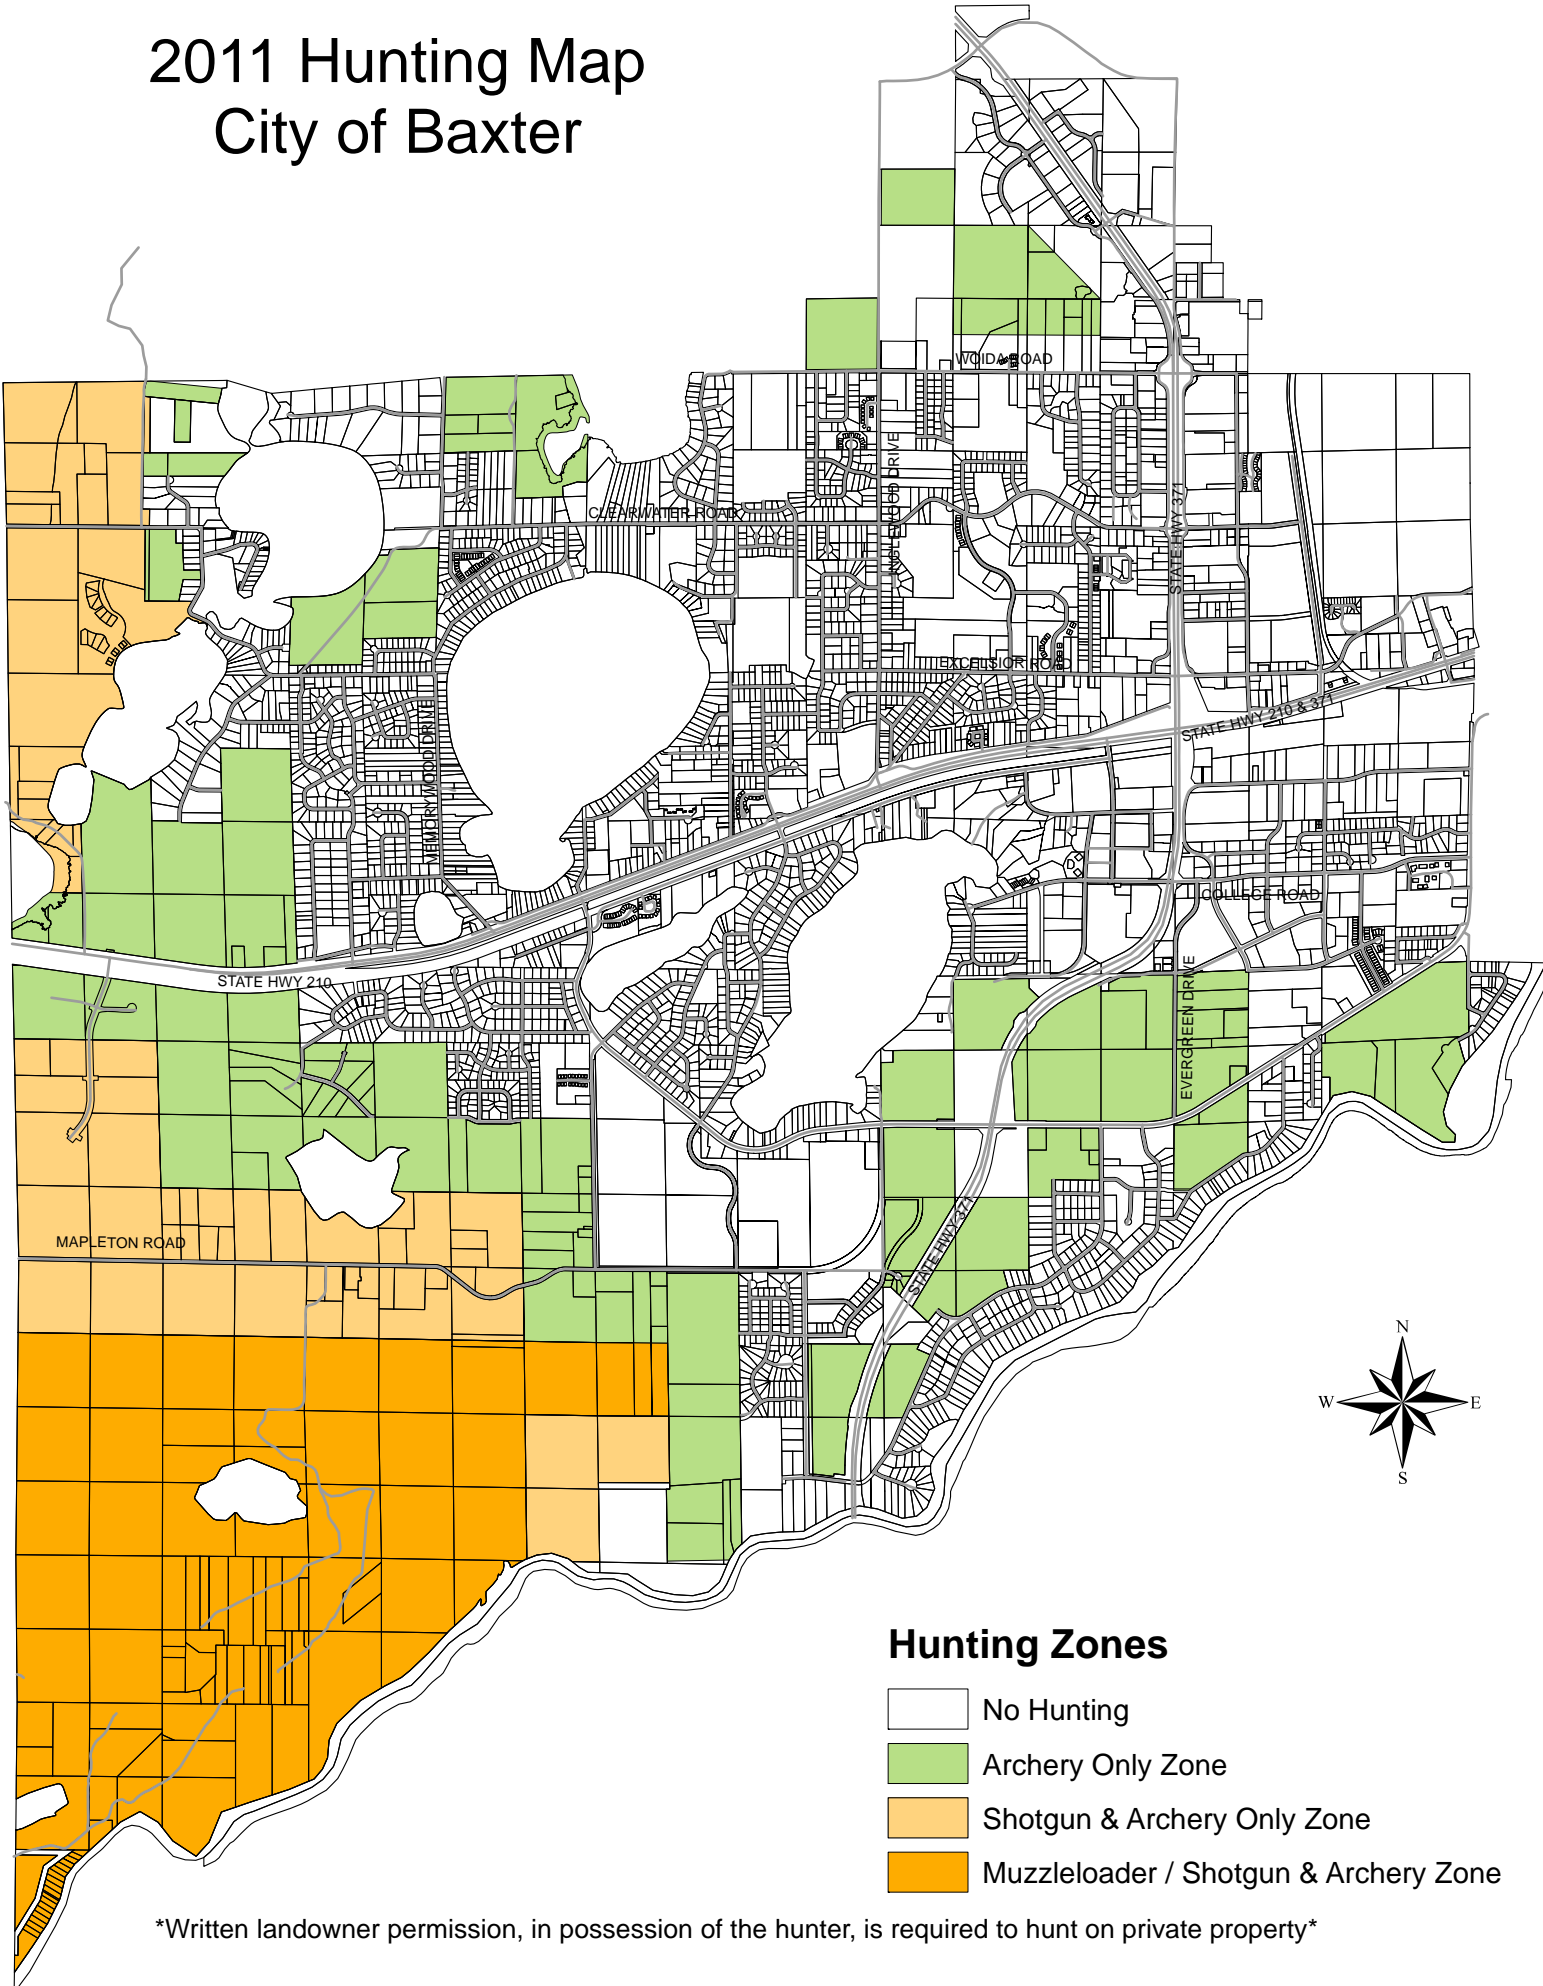

2011 Hunting Map City of Baxter

Hunting Zones

-  No Hunting
-  Archery Only Zone
-  Shotgun & Archery Only Zone
-  Muzzleloader / Shotgun & Archery Zone

Written landowner permission, in possession of the hunter, is required to hunt on private property